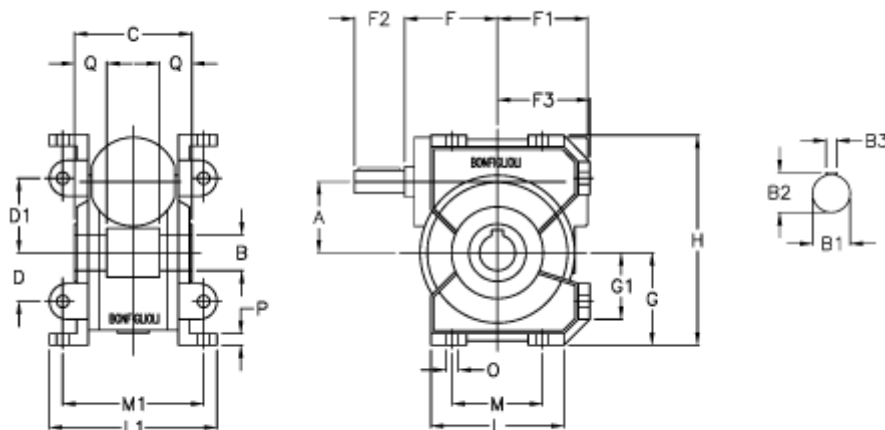

Data Sheet

Article number: 3901030007000

Description: Worm gear with solid input shaft
VF 30U-7-HS

Measures

a = 30.0	Description = VF 30U-xx-HS	L = 75
B = 14	F = 50	L1 = 81
B1 = 9	F1 = 46	m = 50
B2 = 10.2	F2 = 20	M1 = 66.0
B3 = 3	F3 = 47.0	O = 6.5
C = 55	g = 47.0	P = 7
D = 28	G1 = 38.0	Q = 20.5
D1 = 35	H = 102.0	